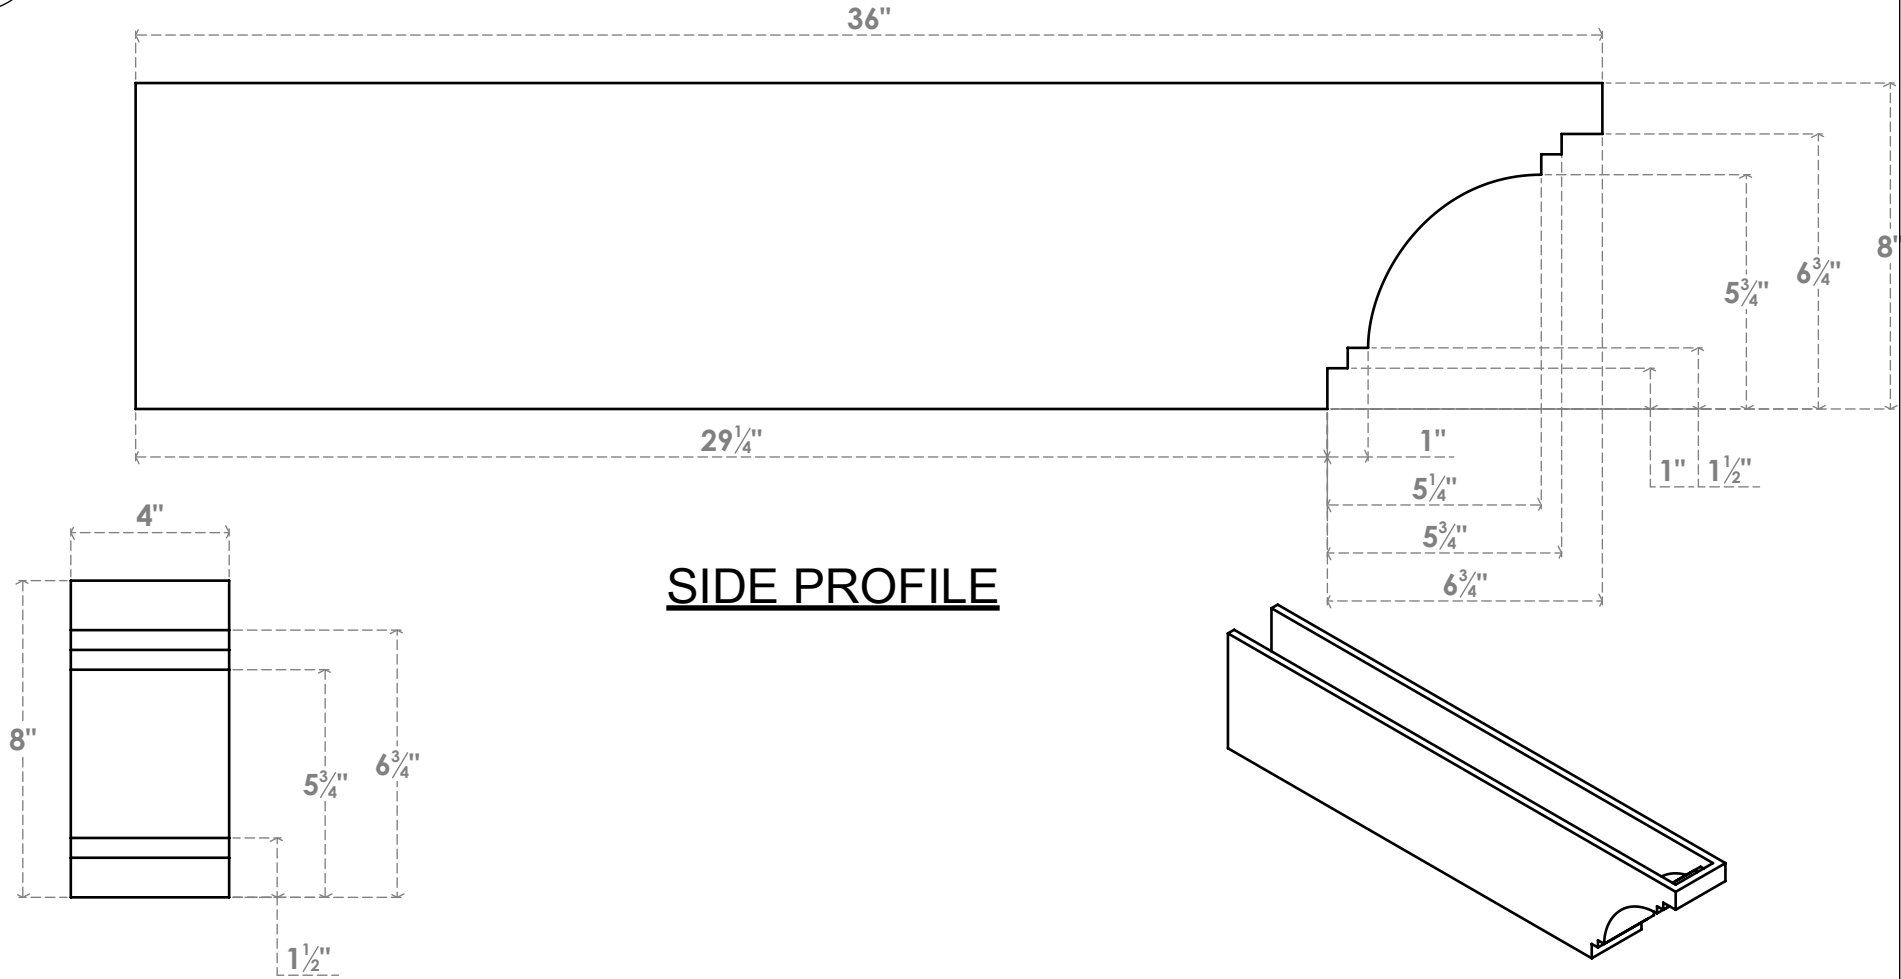

RFTP04X08X36PEC

4"W X 8"H X 36"L PESCADERO ARCHITECTURAL GRADE PVC RAFTER TAIL

SIDE PROFILE

FRONT PROFILE

ISOMETRIC

EKENA MILLWORK
 2300 WEST MAIN ST.
 CLARKSVILLE, TX 75426
 TOLL FREE: 866-607-0453
 WWW.EKENAMILLWORK.COM

NOTES

1. INSTALLATION TO BE COMPLETED IN ACCORDANCE WITH MANUFACTURER'S SPECIFICATIONS.
2. DRAWING MAY NOT BE TO SCALE
3. THIS DRAWING IS INTENDED FOR DESIGN AND PLANNING PURPOSES ONLY.
4. ALL INFORMATION CONTAINED HEREIN WAS CURRENT AT THE TIME OF DEVELOPMENT BUT MUST BE REVIEWED AND APPROVED BY THE PRODUCT MANUFACTURER TO BE CONSIDERED ACCURATE.
5. ARCHITECTURAL GRADE PVC PRODUCTS ARE MADE FROM EXPANDED CELLULAR PVC AND COME NATURALLY WHITE BUT MAY BE PAINTED